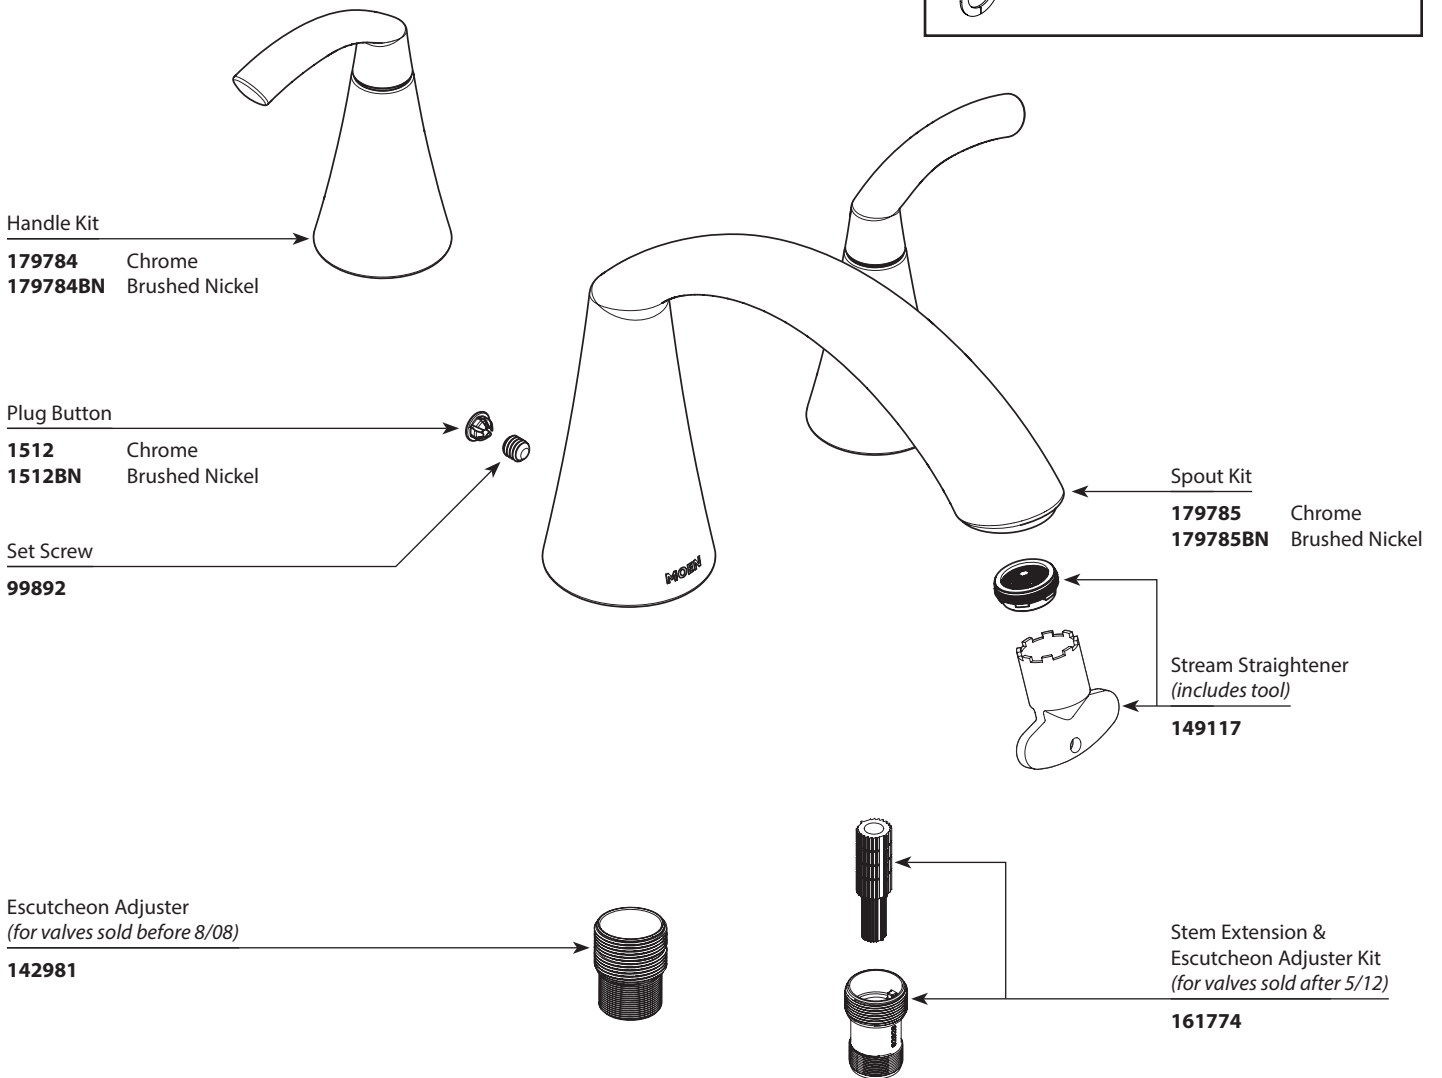

Buy it for looks. Buy it for life.®

■ Order by Part Number

■ Trim can be used with  
4792, 4793, 4796, 4797,  
4798, 4992, 4993, 4996,  
4997, 4999 valves

# Illustrated Parts

GLYDE™ Two-Handle Roman Tub Faucet Trim		
MODEL	HANDLE	FINISH
T373	Lever	Chrome
T373BN	Lever	Brushed Nickel

**OPTIONAL**

Red & Blue Temperature Indicator Rings  
**129707**

ILLUSTRATIONS: 3/2010/1419